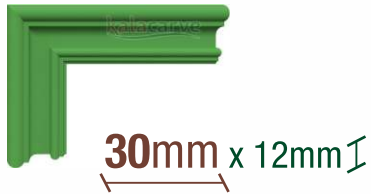

kalacarve™

Mouldings

Mouldings

**Premium & Affordable
Detailed 3D Mouldings**

Rooted in tradition, refined by process
Kalacarve turns art into enduring luxury.